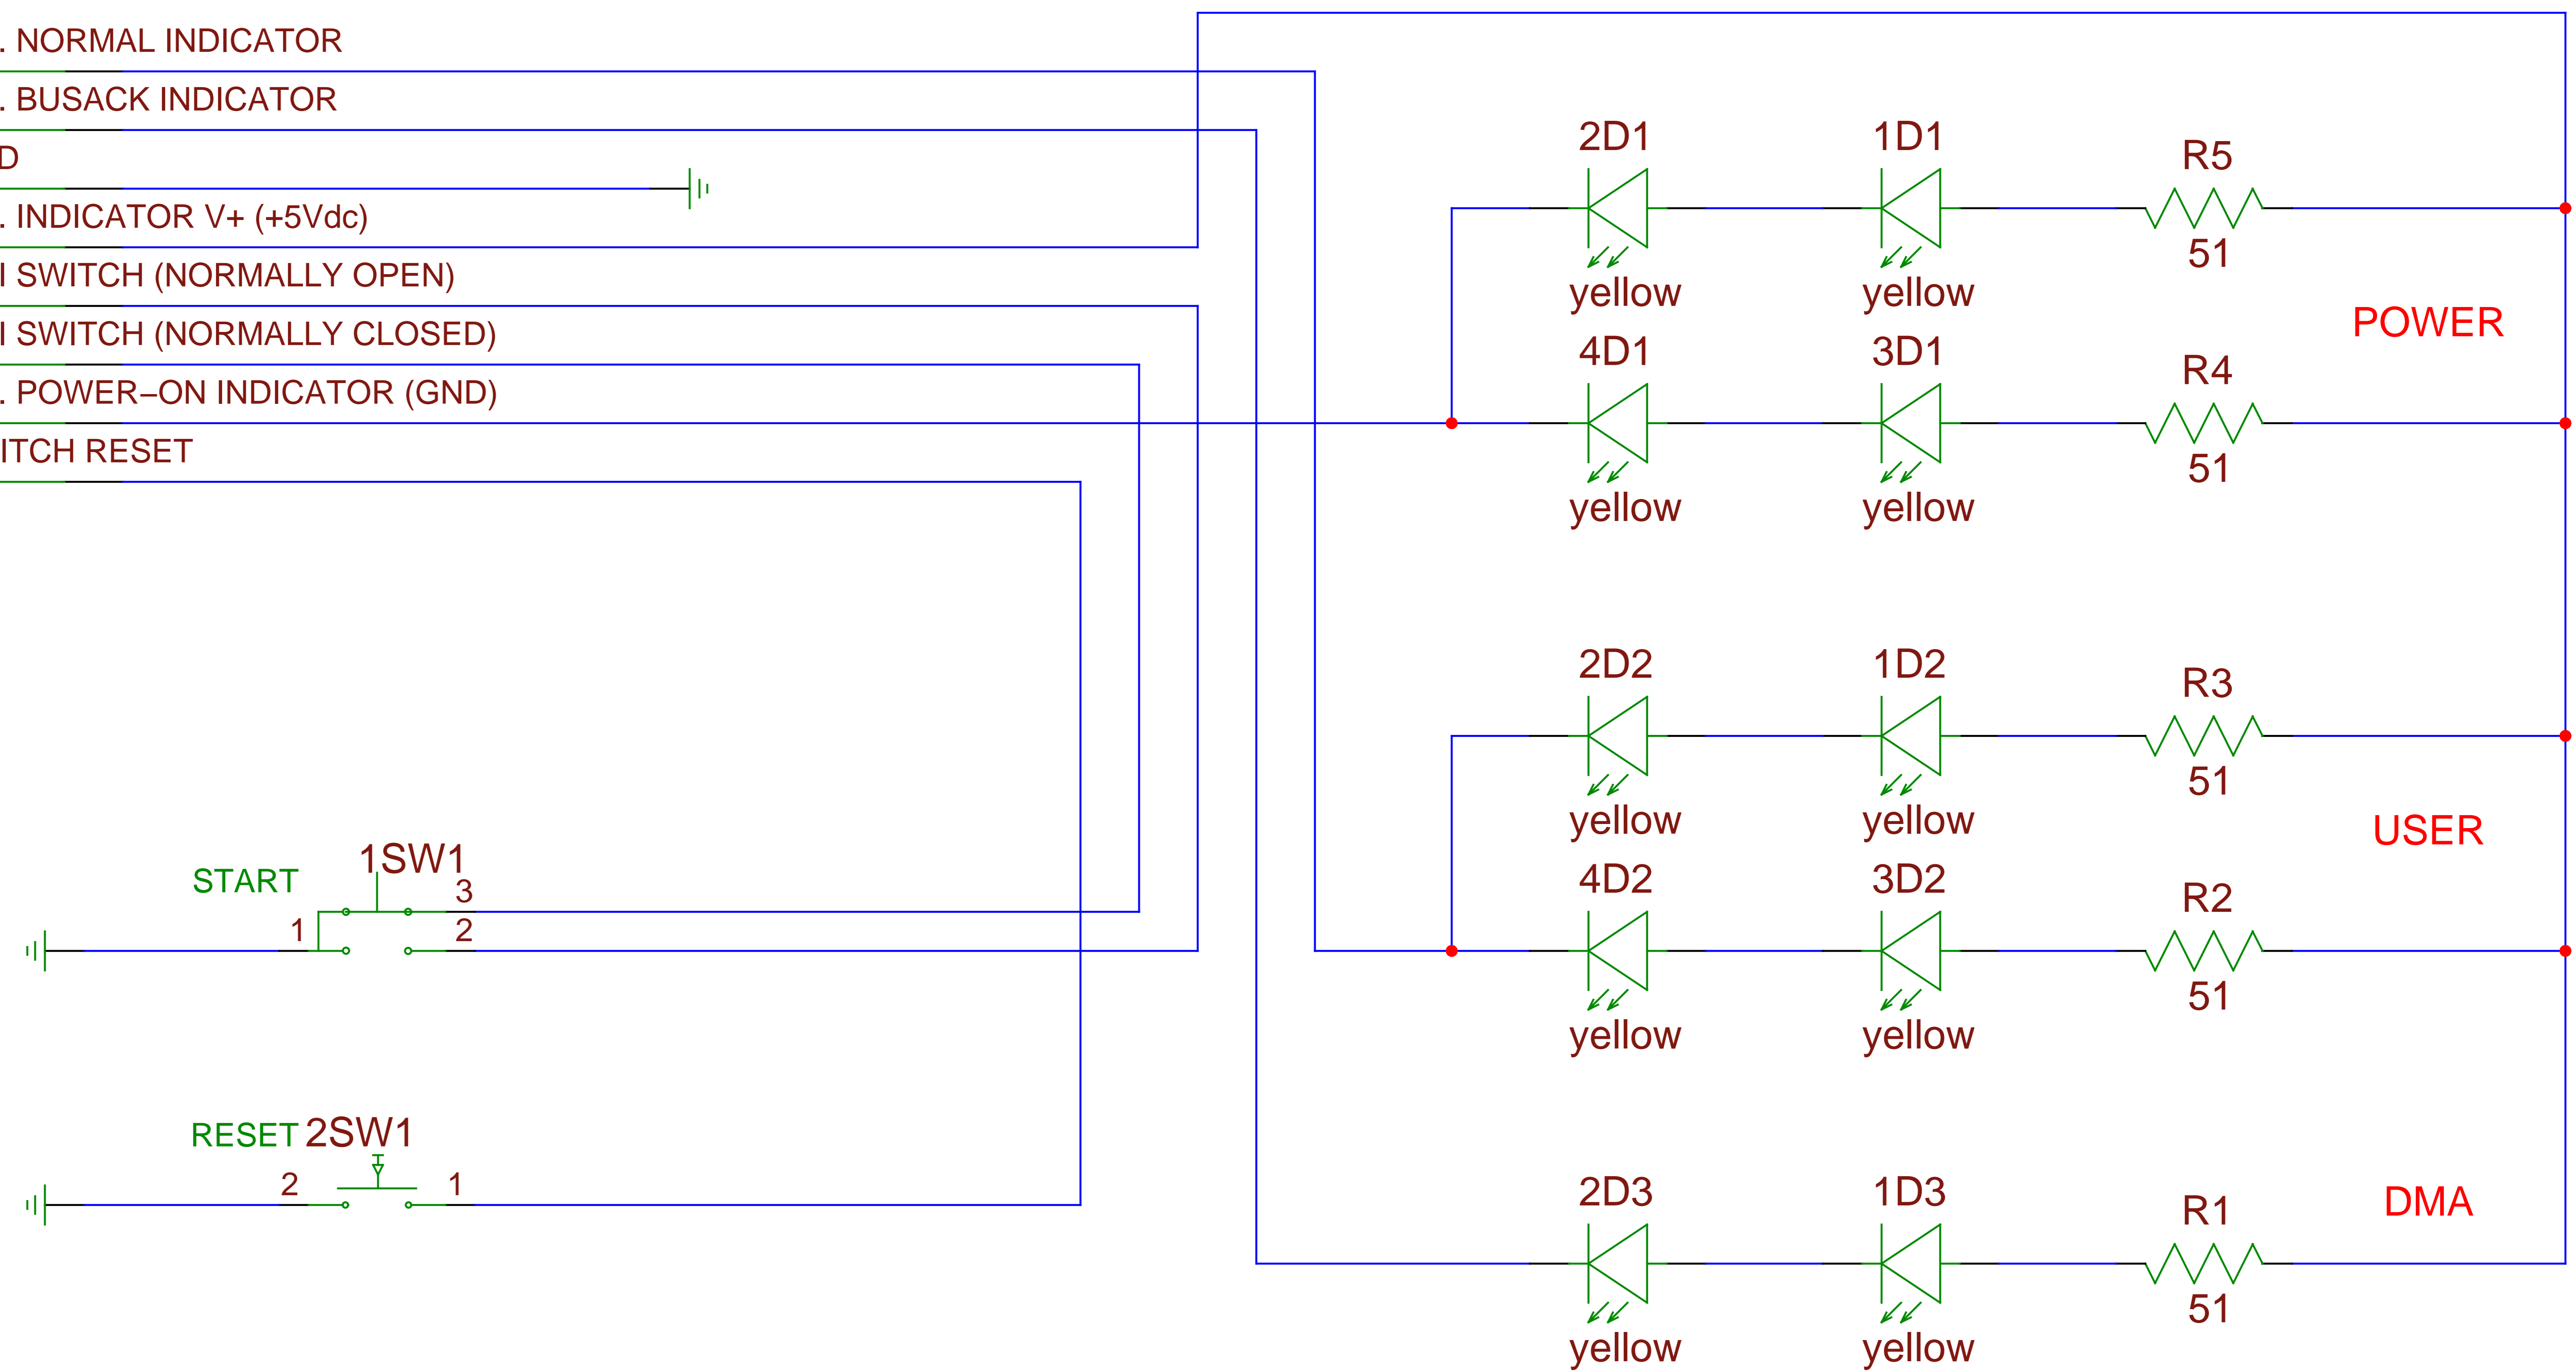

CONN?

# Zilog S8000 frontpanel

TITLE

FILE: S8000\_frontpanel

PAGE 1 OF 1

REVISION: 1.5

DRAWN BY: Oliver Lehmann <lehmann@ans-netz.de>